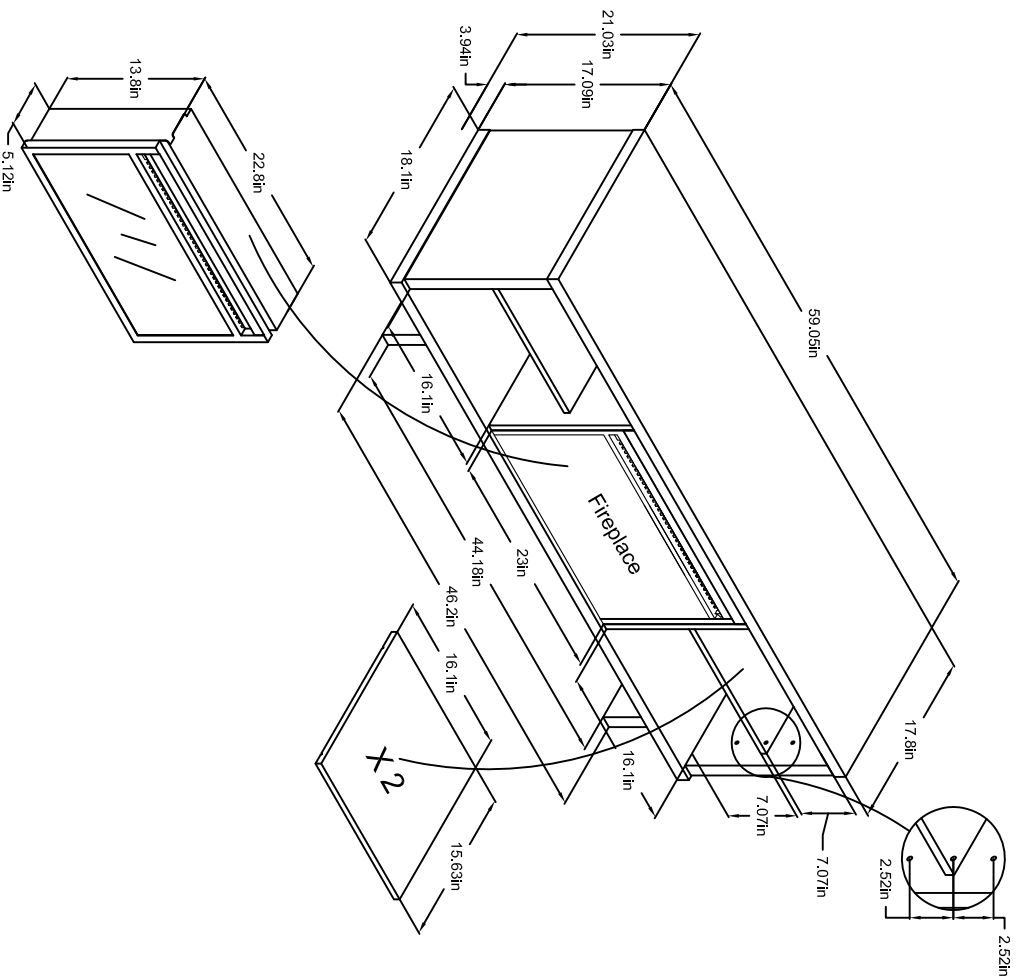

# 8466920COM Fireplace TV Stand-65"

**Wood Breakdown:**  
 PB 84.8% Tube 15.2%  
 Total storage: 10 cubic feet

**Overall Product Size:**  
 59.05" W x 18.1" D x 21.03" H  
 150cm W x 46cm D x 53.4cm H

**Maximum Weight Capacities**  
 Unit Weight: 101.5 lbs. (46.15kg)