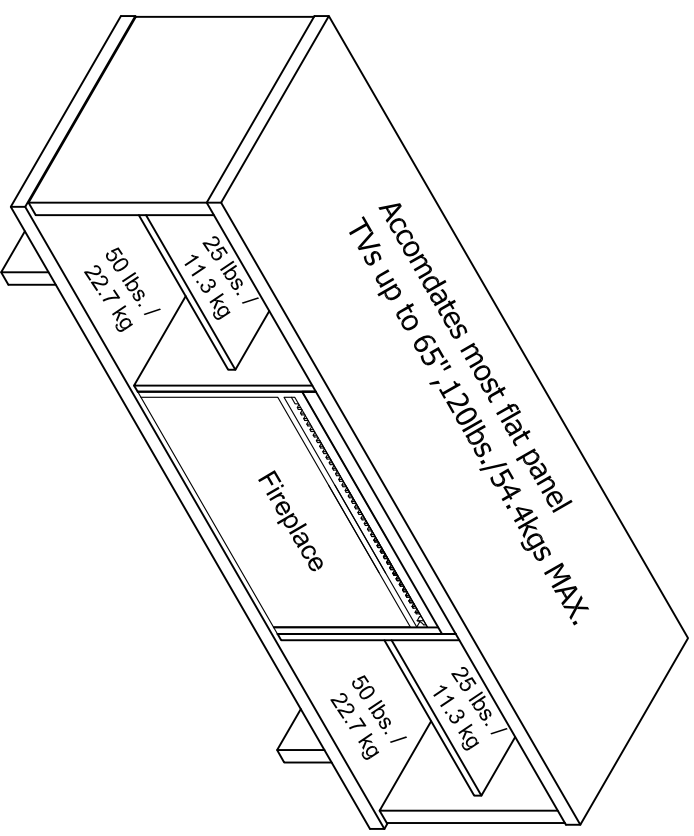

# 8466920COM Fireplace TV Stand-65"

**Wood Breakdown:**  
 PB 84.8% Tube 15.2%  
 Total storage: 10 cubic feet

**Overall Product Size:**  
 59.05" W x 18.1" D x 21.03" H  
 150cm W x 46cm D x 53.4cm H

**Maximum Weight Capacities**  
 Unit Weight: 101.5 lbs. (46.15kg)